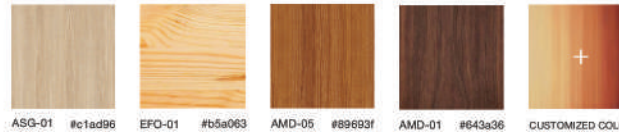

AVAILABLE COLOR FINISHES

MODULAR & LOGISTICS

One part fits multiple sizes for optimized storage efficiency

Compatible with standard FedEx and UPS shipping

IMITI CO., LTD

Factory Address: Tan Phuoc Khanh Street 55, Khanh Loc Quarter, Tan Khanh Ward, Ho Chi Minh City, Vietnam

Website: imitivn.com | Mail: rosy@imitivn.com | Phone: ++84 909 567 520