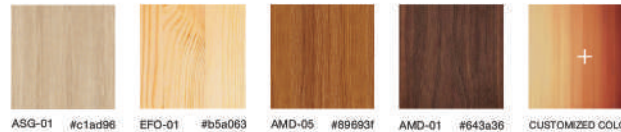

AVAILABLE COLOR FINISHES

MODULAR & LOGISTICS

Knock-down flat-pack design for efficient storage and optimized shipping

Compatible with standard FedEx and UPS shipping